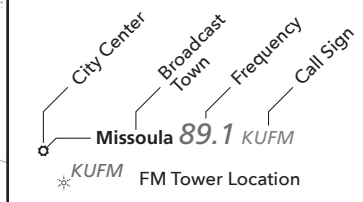

NPR Member Stations

- Colorado Public Radio cpr.org
- KUNC, NPR for Northern CO kunc.org
- KRCC, Colorado Springs krcc.org
- KSUT, Four Corners Public ksut.org
- KDNK, Carbondale kdnk.org
- KSJD, Cortez ksjd.org
- Aspen Public Radio aspenpublicradio.org
- Colorado Sound coloradosound.org
- KVNF Community Radio kvnf.org
- KUVO Jazz, Denver kuvo.org
- KBUT Community Radio kbut.org
- High Plains Public Radio hppr.org
- Indie 102.3, Denver cpr.org/indie
- CPR Classical, Denver cpr.org/classical
- KOTO, Telluride koto.org

***1 Boulder**
 106.3 K292GW 102.7 K274BW
 99.9 K260AL

***2 Vail / Minturn**
 89.9 KPPE 90.9 KVNC
 88.5 KVQI 89.1 K206EM

***3 Breckenridge**
 90.7 KMBP 94.3 K232AC
 89.7 K209ED

***4 Redstone**
 93.9 K230AG 98.7 K254BQ 93.9 K202EH

***5 Basalt**
 88.5 K203EG 89.3 K207DT 92.3 K222AN 90.1 K211EX

***6 Snowmass / Old Snowmass / Woody Creek**
 99.9 K260BZ 93.9 K230AN 94.7 K234BJ

***7 Thomasville**
 94.9 K235AP 90.9 K215BC 98.3 K252FD

***8 Aspen**
 91.5 KAJX 88.3 K202AT 91.1 K216BF 101.5 K268BJ

FM Service Contour
 These FM propagation curves represent the minimum area covered by a particular tower. Depending on environmental conditions and equipment, it's possible to get a signal well outside of the core service area.