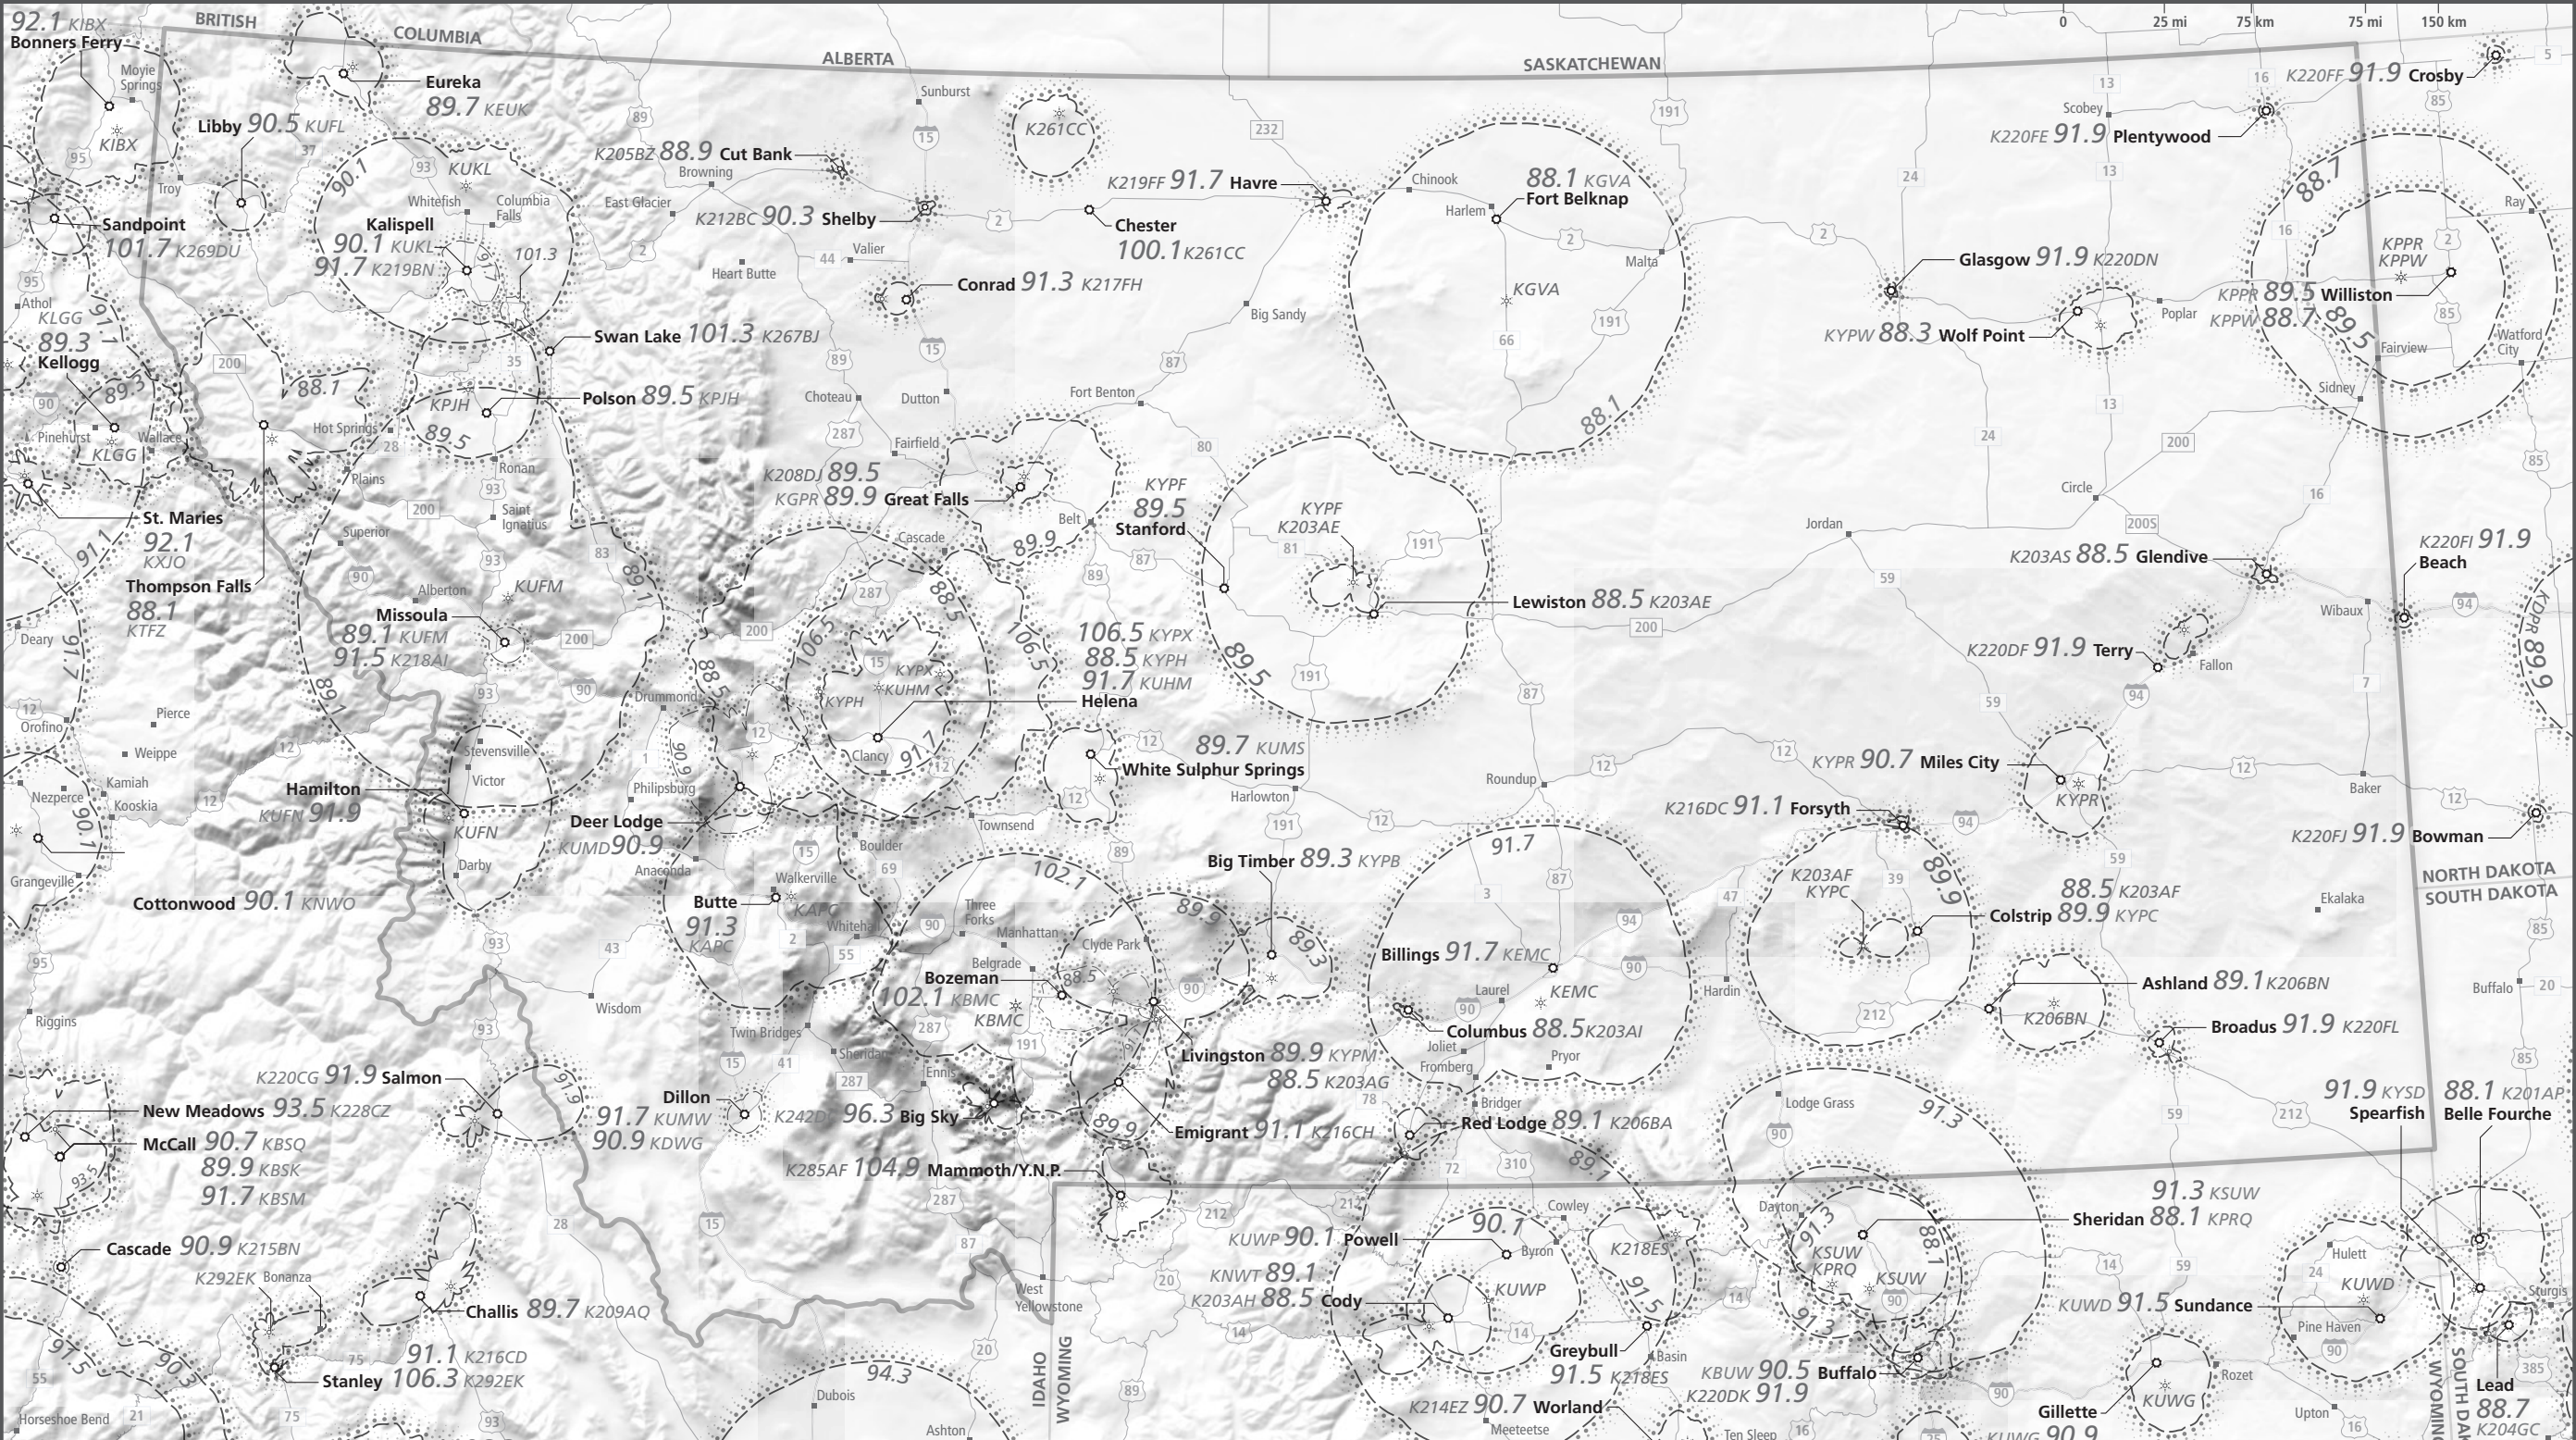

MONTANA

FM Service Contour

These FM propagation curves represent the minimum area covered by a particular tower. Depending on environmental conditions and equipment, it's possible to get a signal well outside of the core service area.
data and more info: cairn.pw/fcc

NPR Member Stations

Montana Public Radio - mtpur.org
Yellowstone Public Radio - ypradio.org

Terrain: SRTM; Boundaries: Natureearthdata.com;
Transportation/Towns: ©Openstreetmap & Contributors
CC BY-NC-SA 4.0
Version 3.0 Revised 10/2023