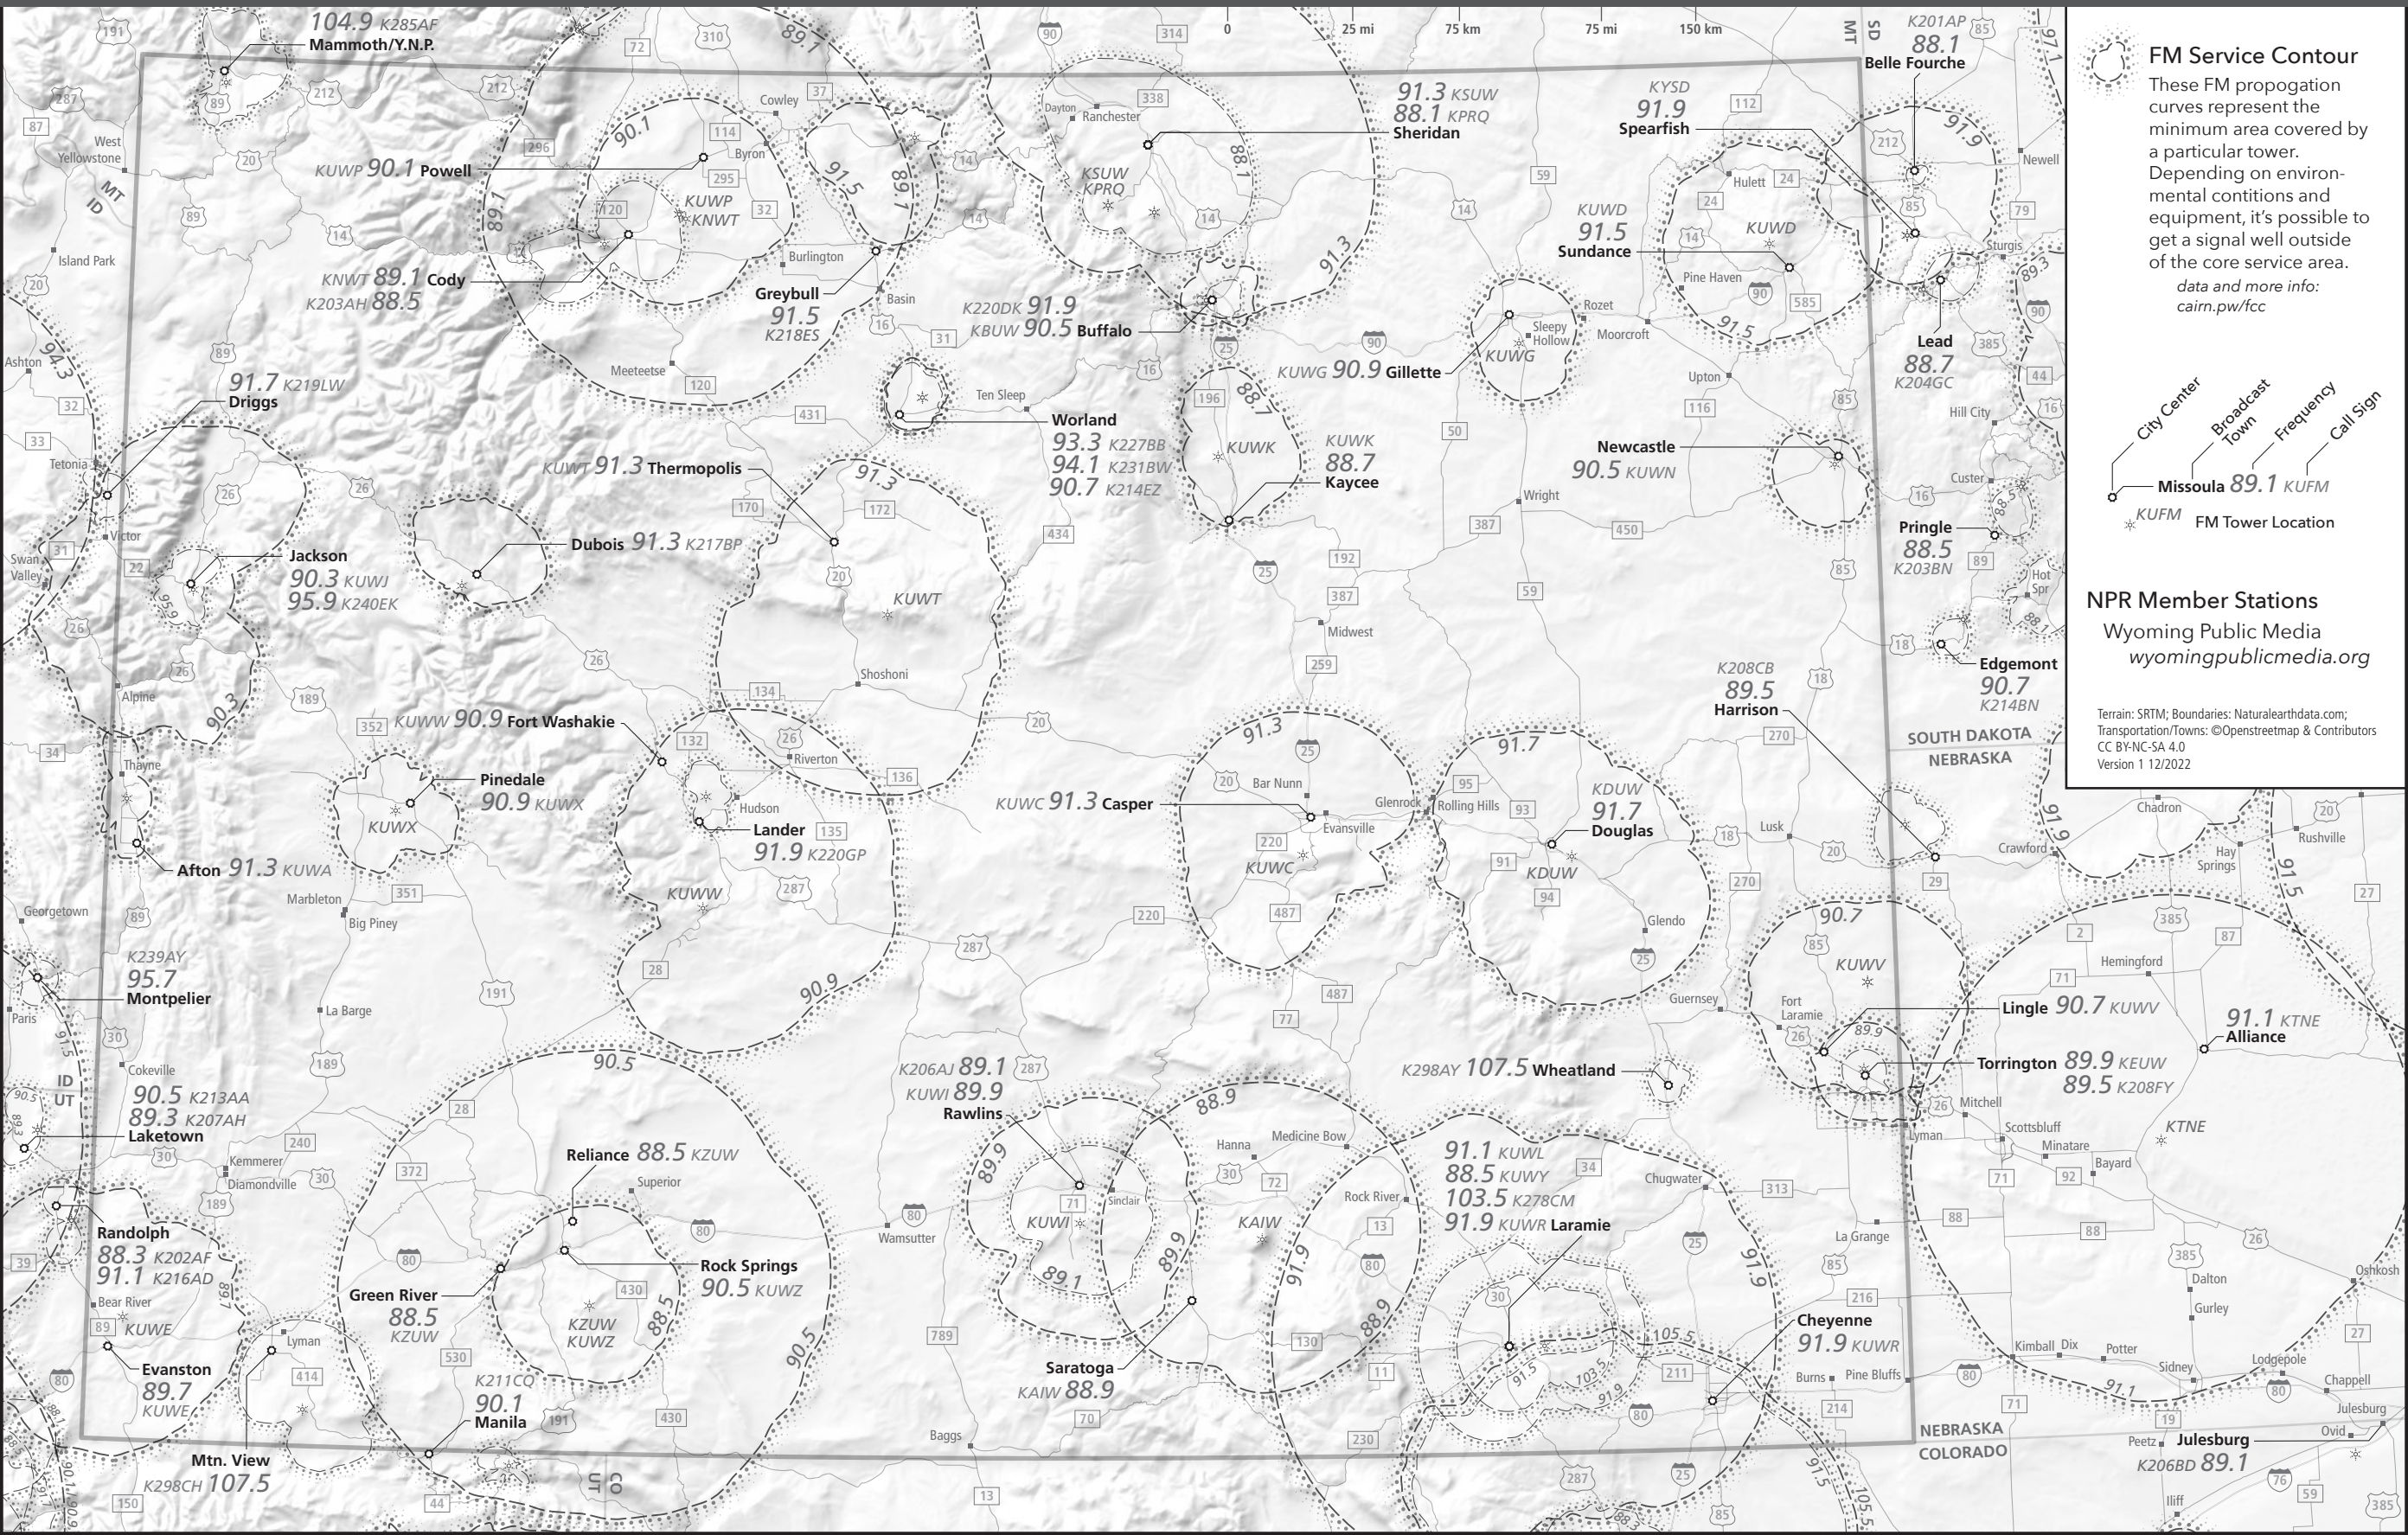

WYOMING

FM Service Contour

These FM propagation curves represent the minimum area covered by a particular tower. Depending on environmental conditions and equipment, it's possible to get a signal well outside of the core service area.

data and more info: cairn.pw/fcc

NPR Member Stations

Wyoming Public Media wyomingpublicmedia.org

Terrain: SRTM; Boundaries: Naturalearthdata.com; Transportation/Towns: ©Openstreetmap & Contributors CC BY-NC-SA 4.0 Version 1 12/2022