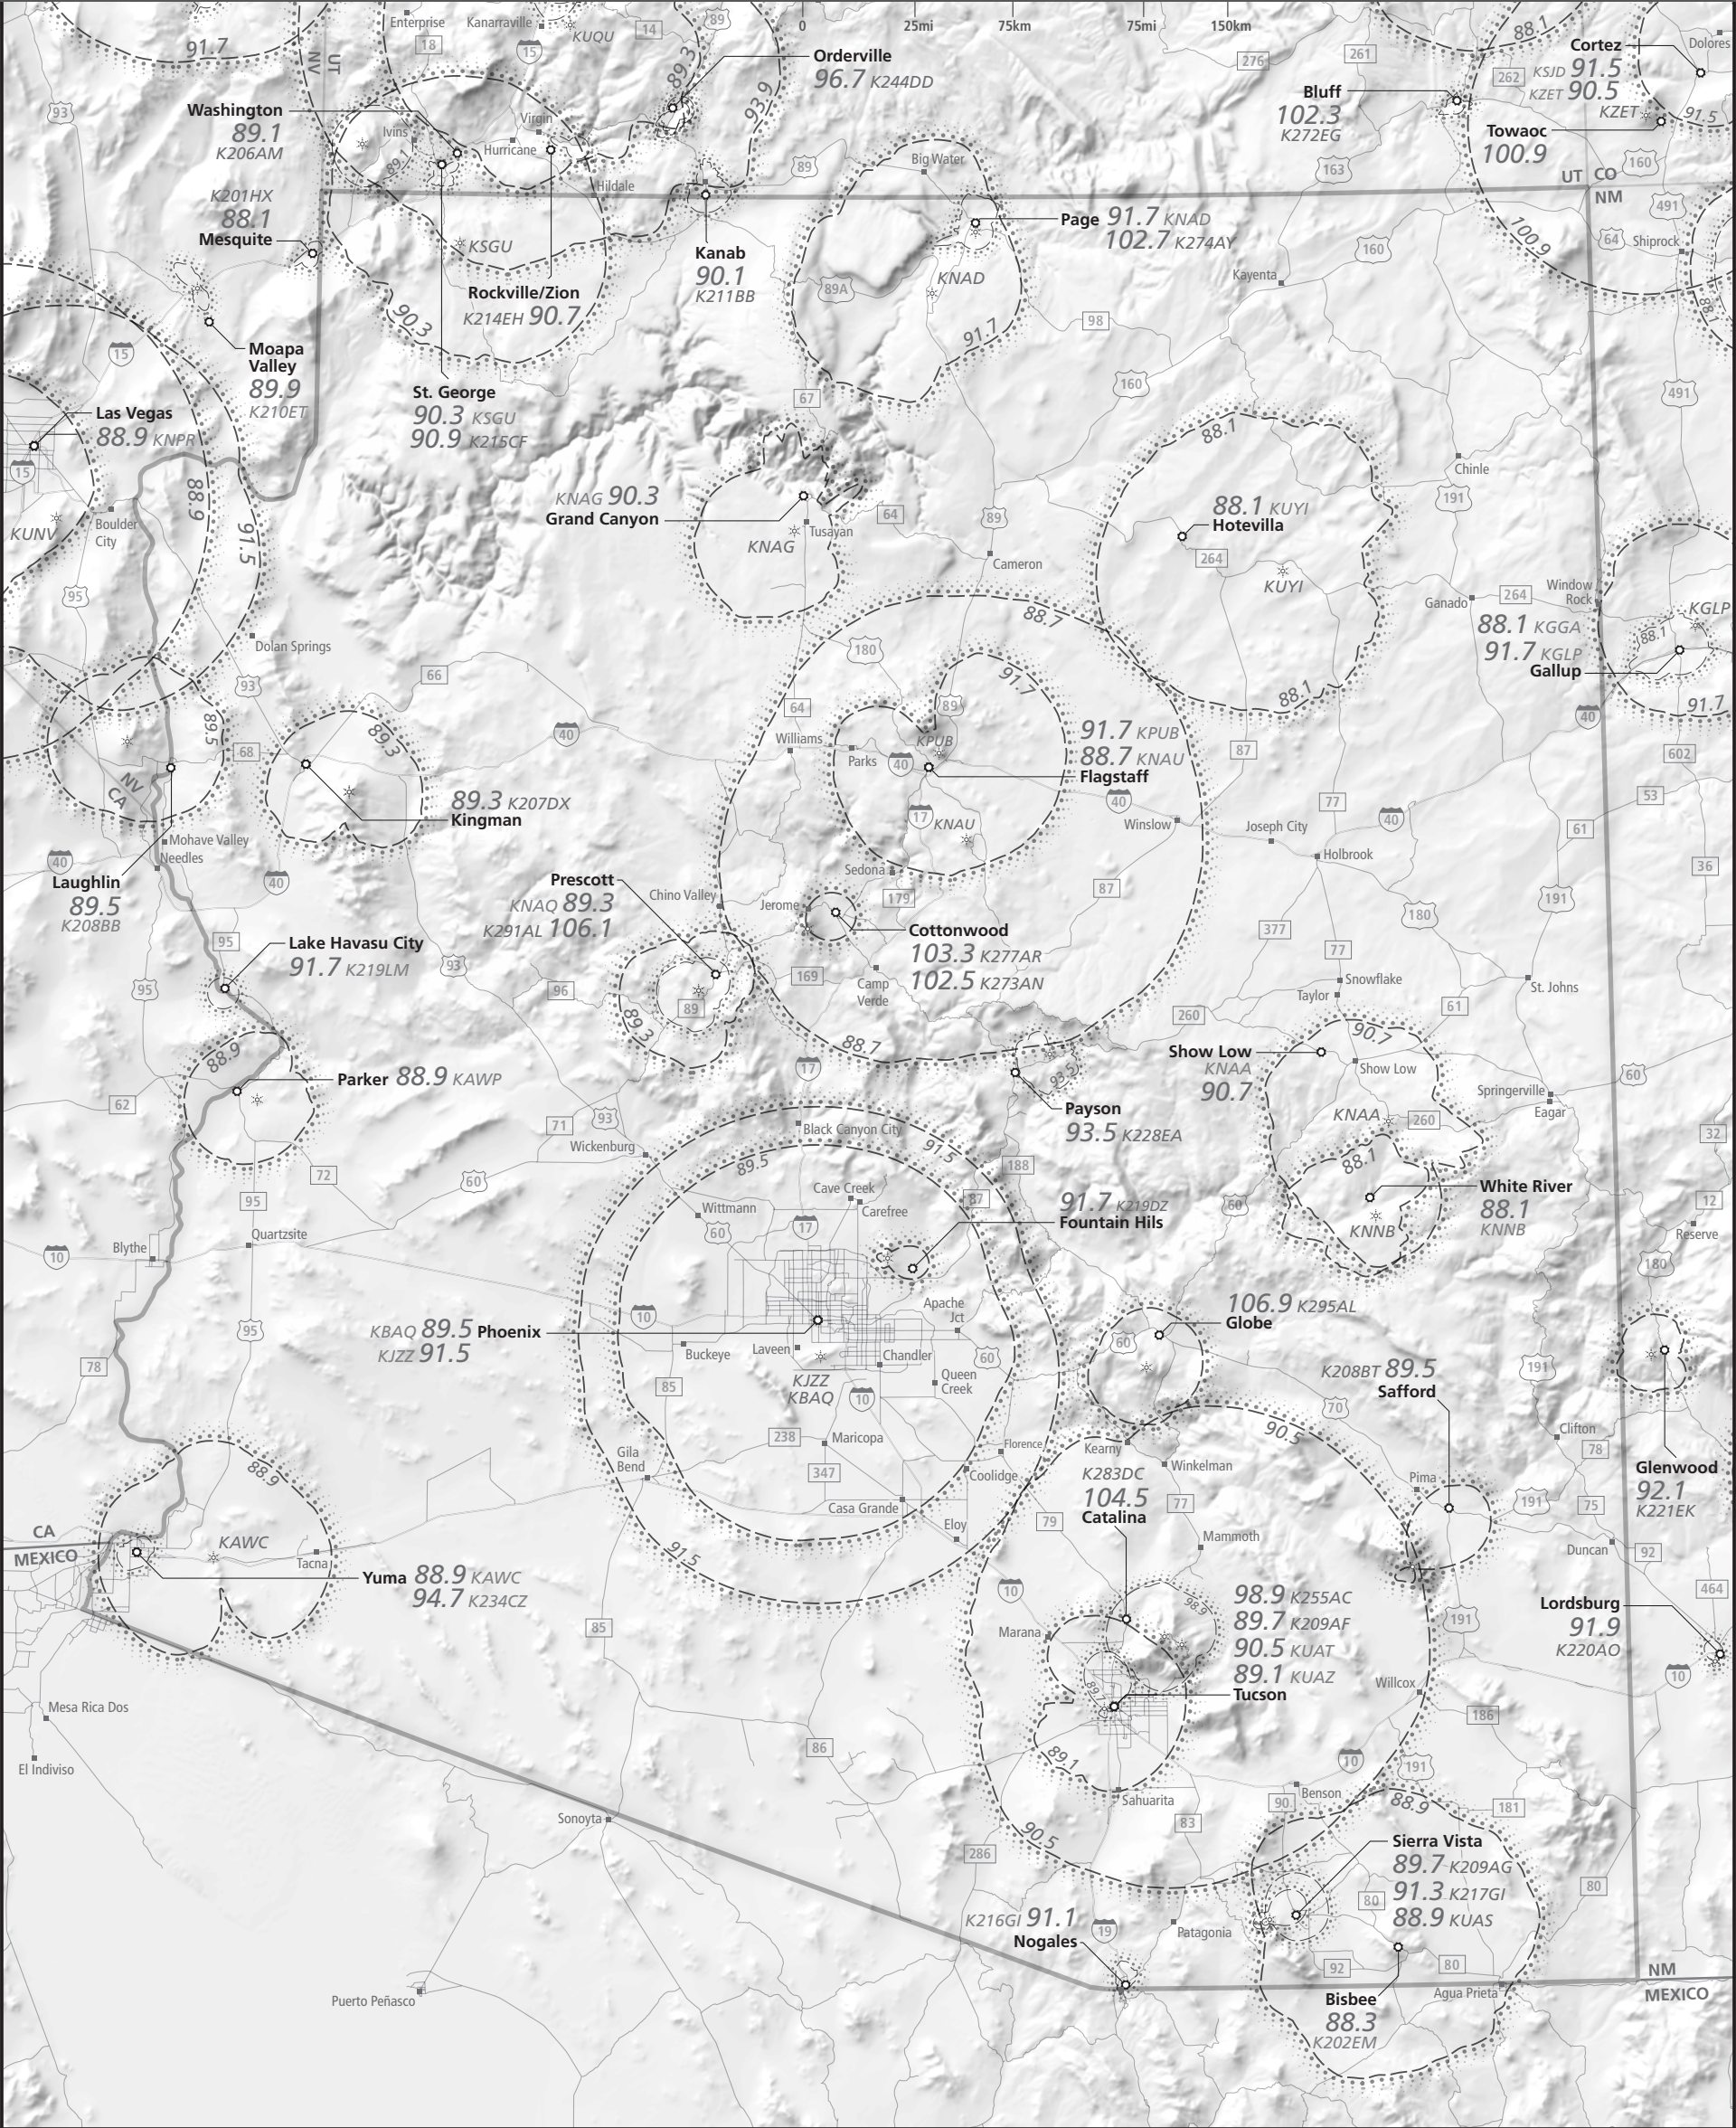

If you like this map, the you love Public Radio. PLEASE support your local npr station. They depend on you.

# ARIZONA

### FM Service Contour

These FM propagation curves represent the minimum area covered by a particular tower. Depending on environmental conditions and equipment, it's possible to get a signal well outside of the core service area. data and more info: [cairn.pw/fcc](http://cairn.pw/fcc)

### NPR Member Stations

- Arizona Public Media - [azpm.org](http://azpm.org)
- Colorado River Public Media - [kawc.org](http://kawc.org)
- Hopi Public Radio - [kuyi.net](http://kuyi.net)
- Apache Public Radio - [knnb.online](http://knnb.online)
- KJZZ Jazz - [kjzz.org](http://kjzz.org)