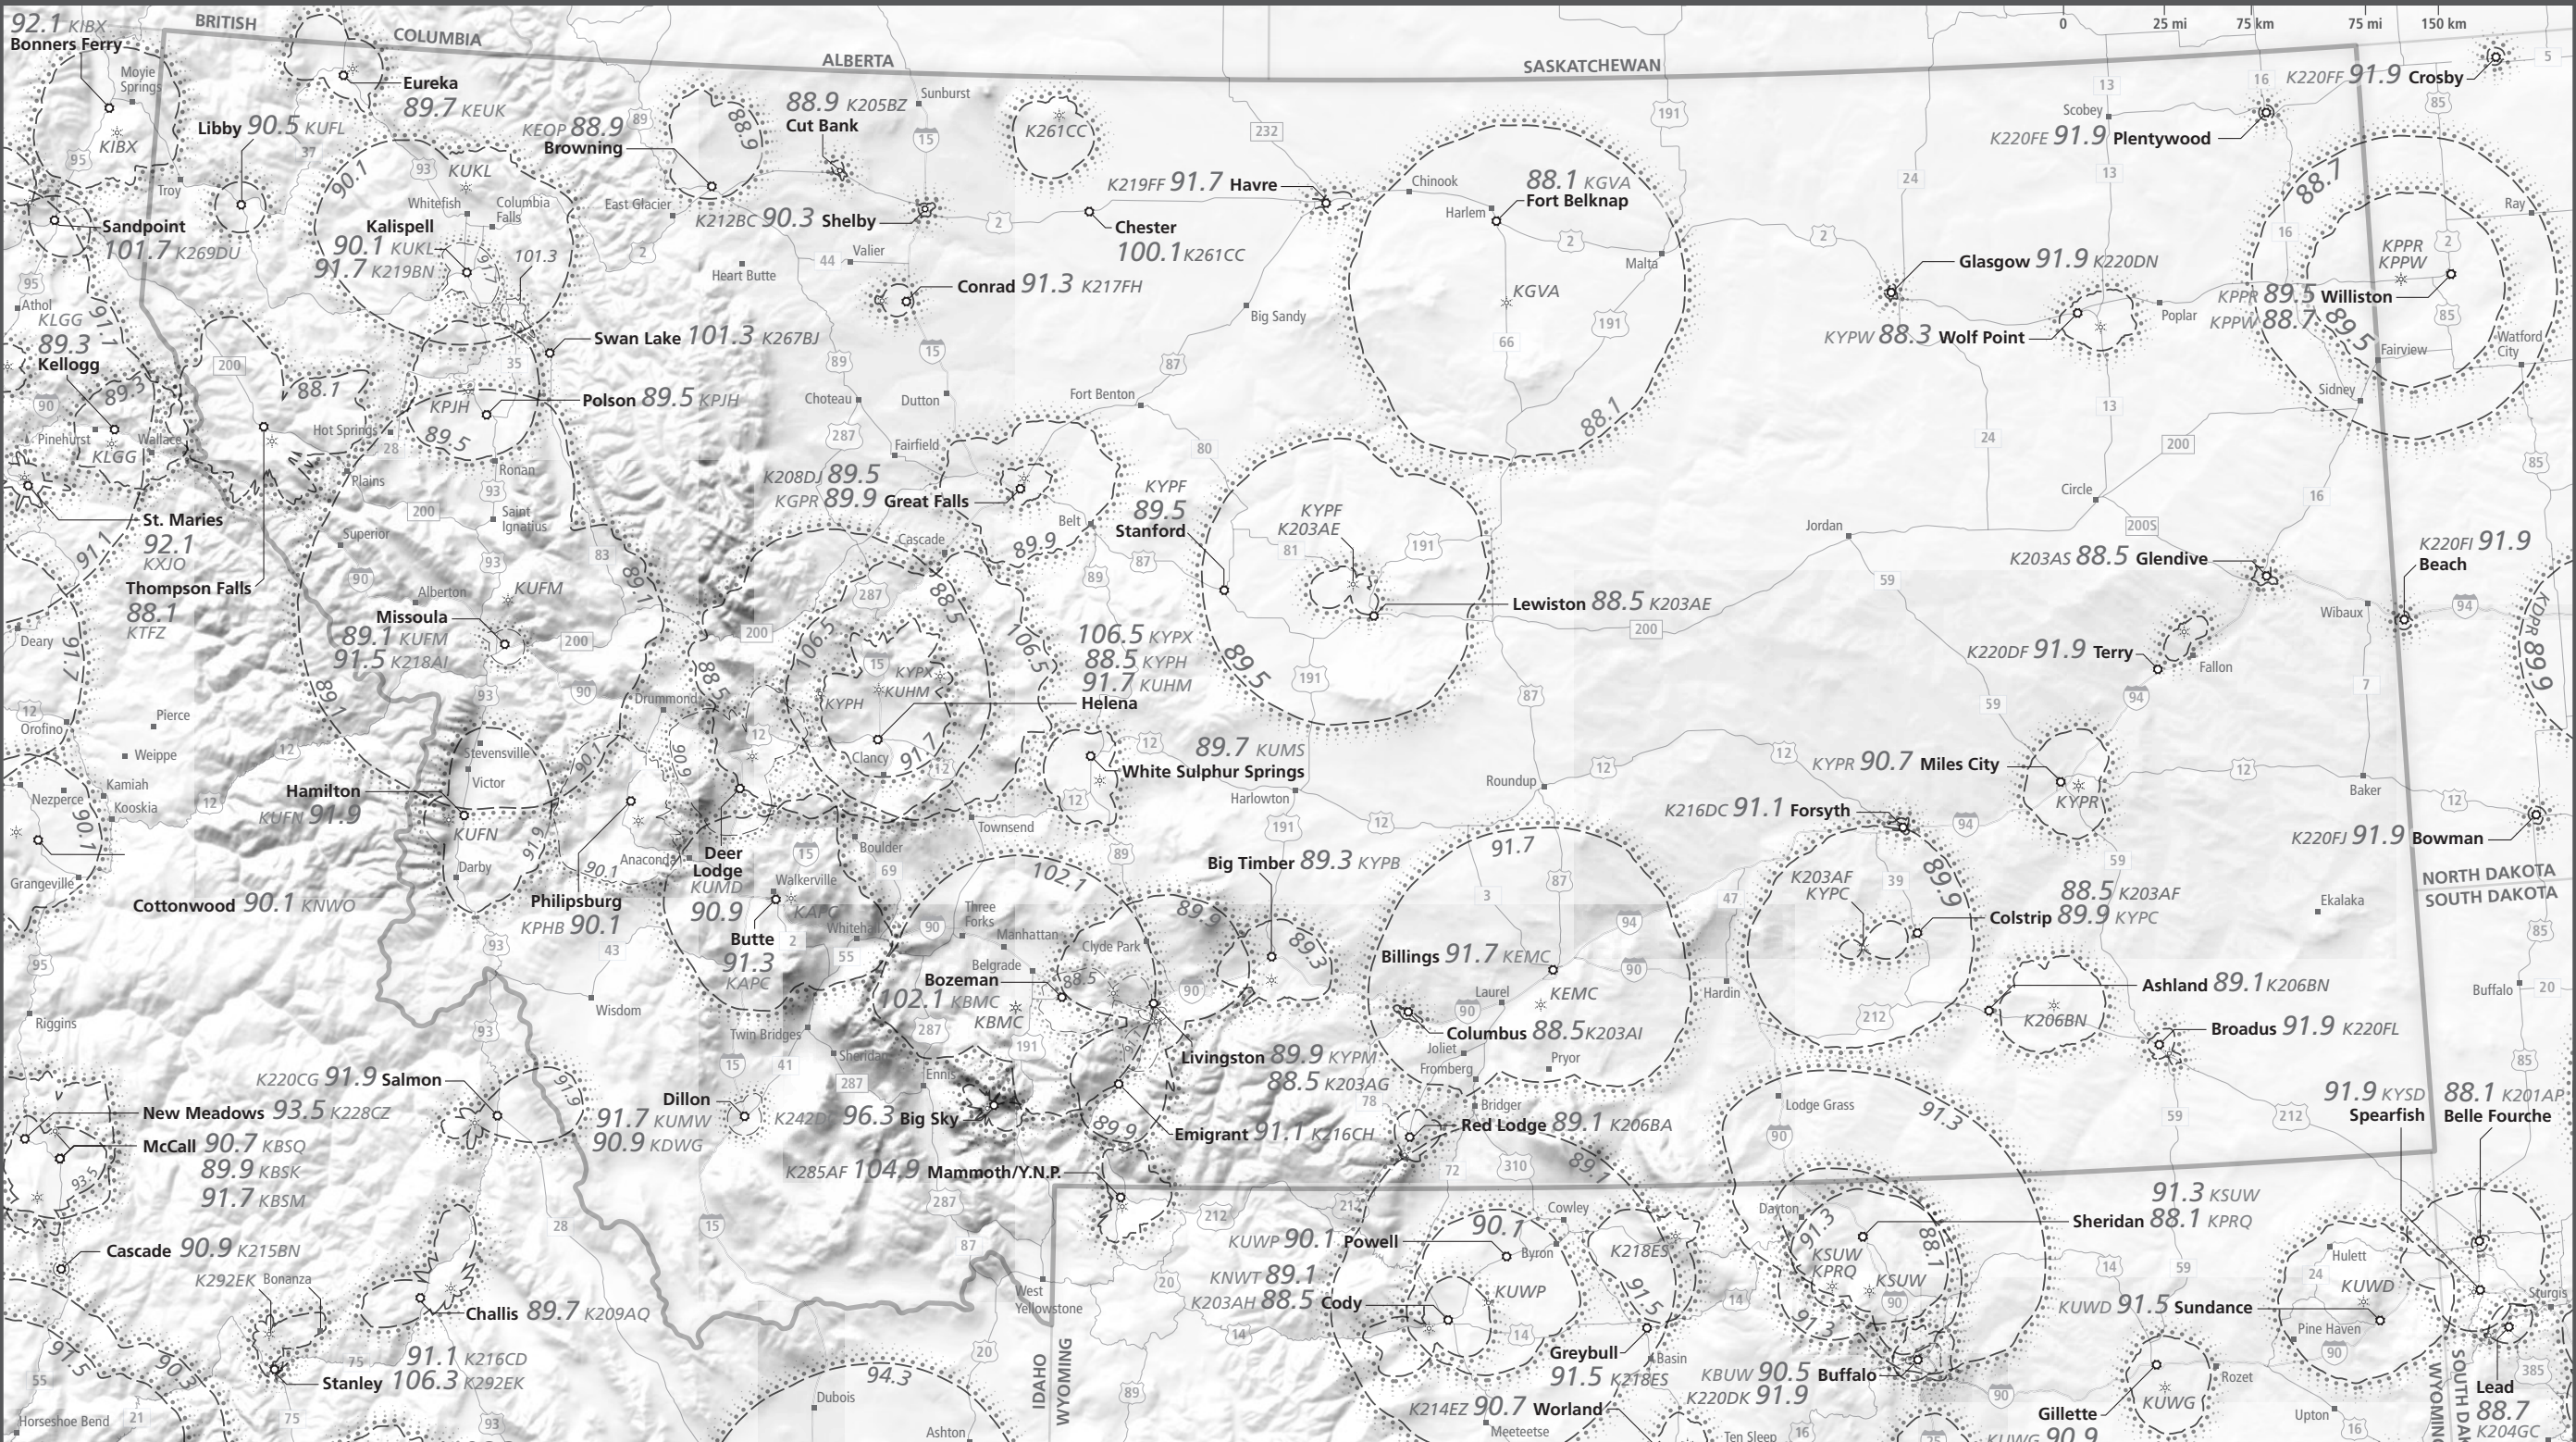

MONTANA

FM Service Contour

These FM propagation curves represent the minimum area covered by a particular tower. Depending on environmental conditions and equipment, it's possible to get a signal well outside of the core service area.
data and more info: cairn.pw/fcc

NPR Member Stations

Montana Public Radio - mtp-r.org
Yellowstone Public Radio - ypradio.org

Terrain: SRTM; Boundaries: Natureearthdata.com;
Transportation/Towns: ©Openstreetmap & Contributors
CC BY-NC-SA 4.0
Version 4.0 Revised 01/2025