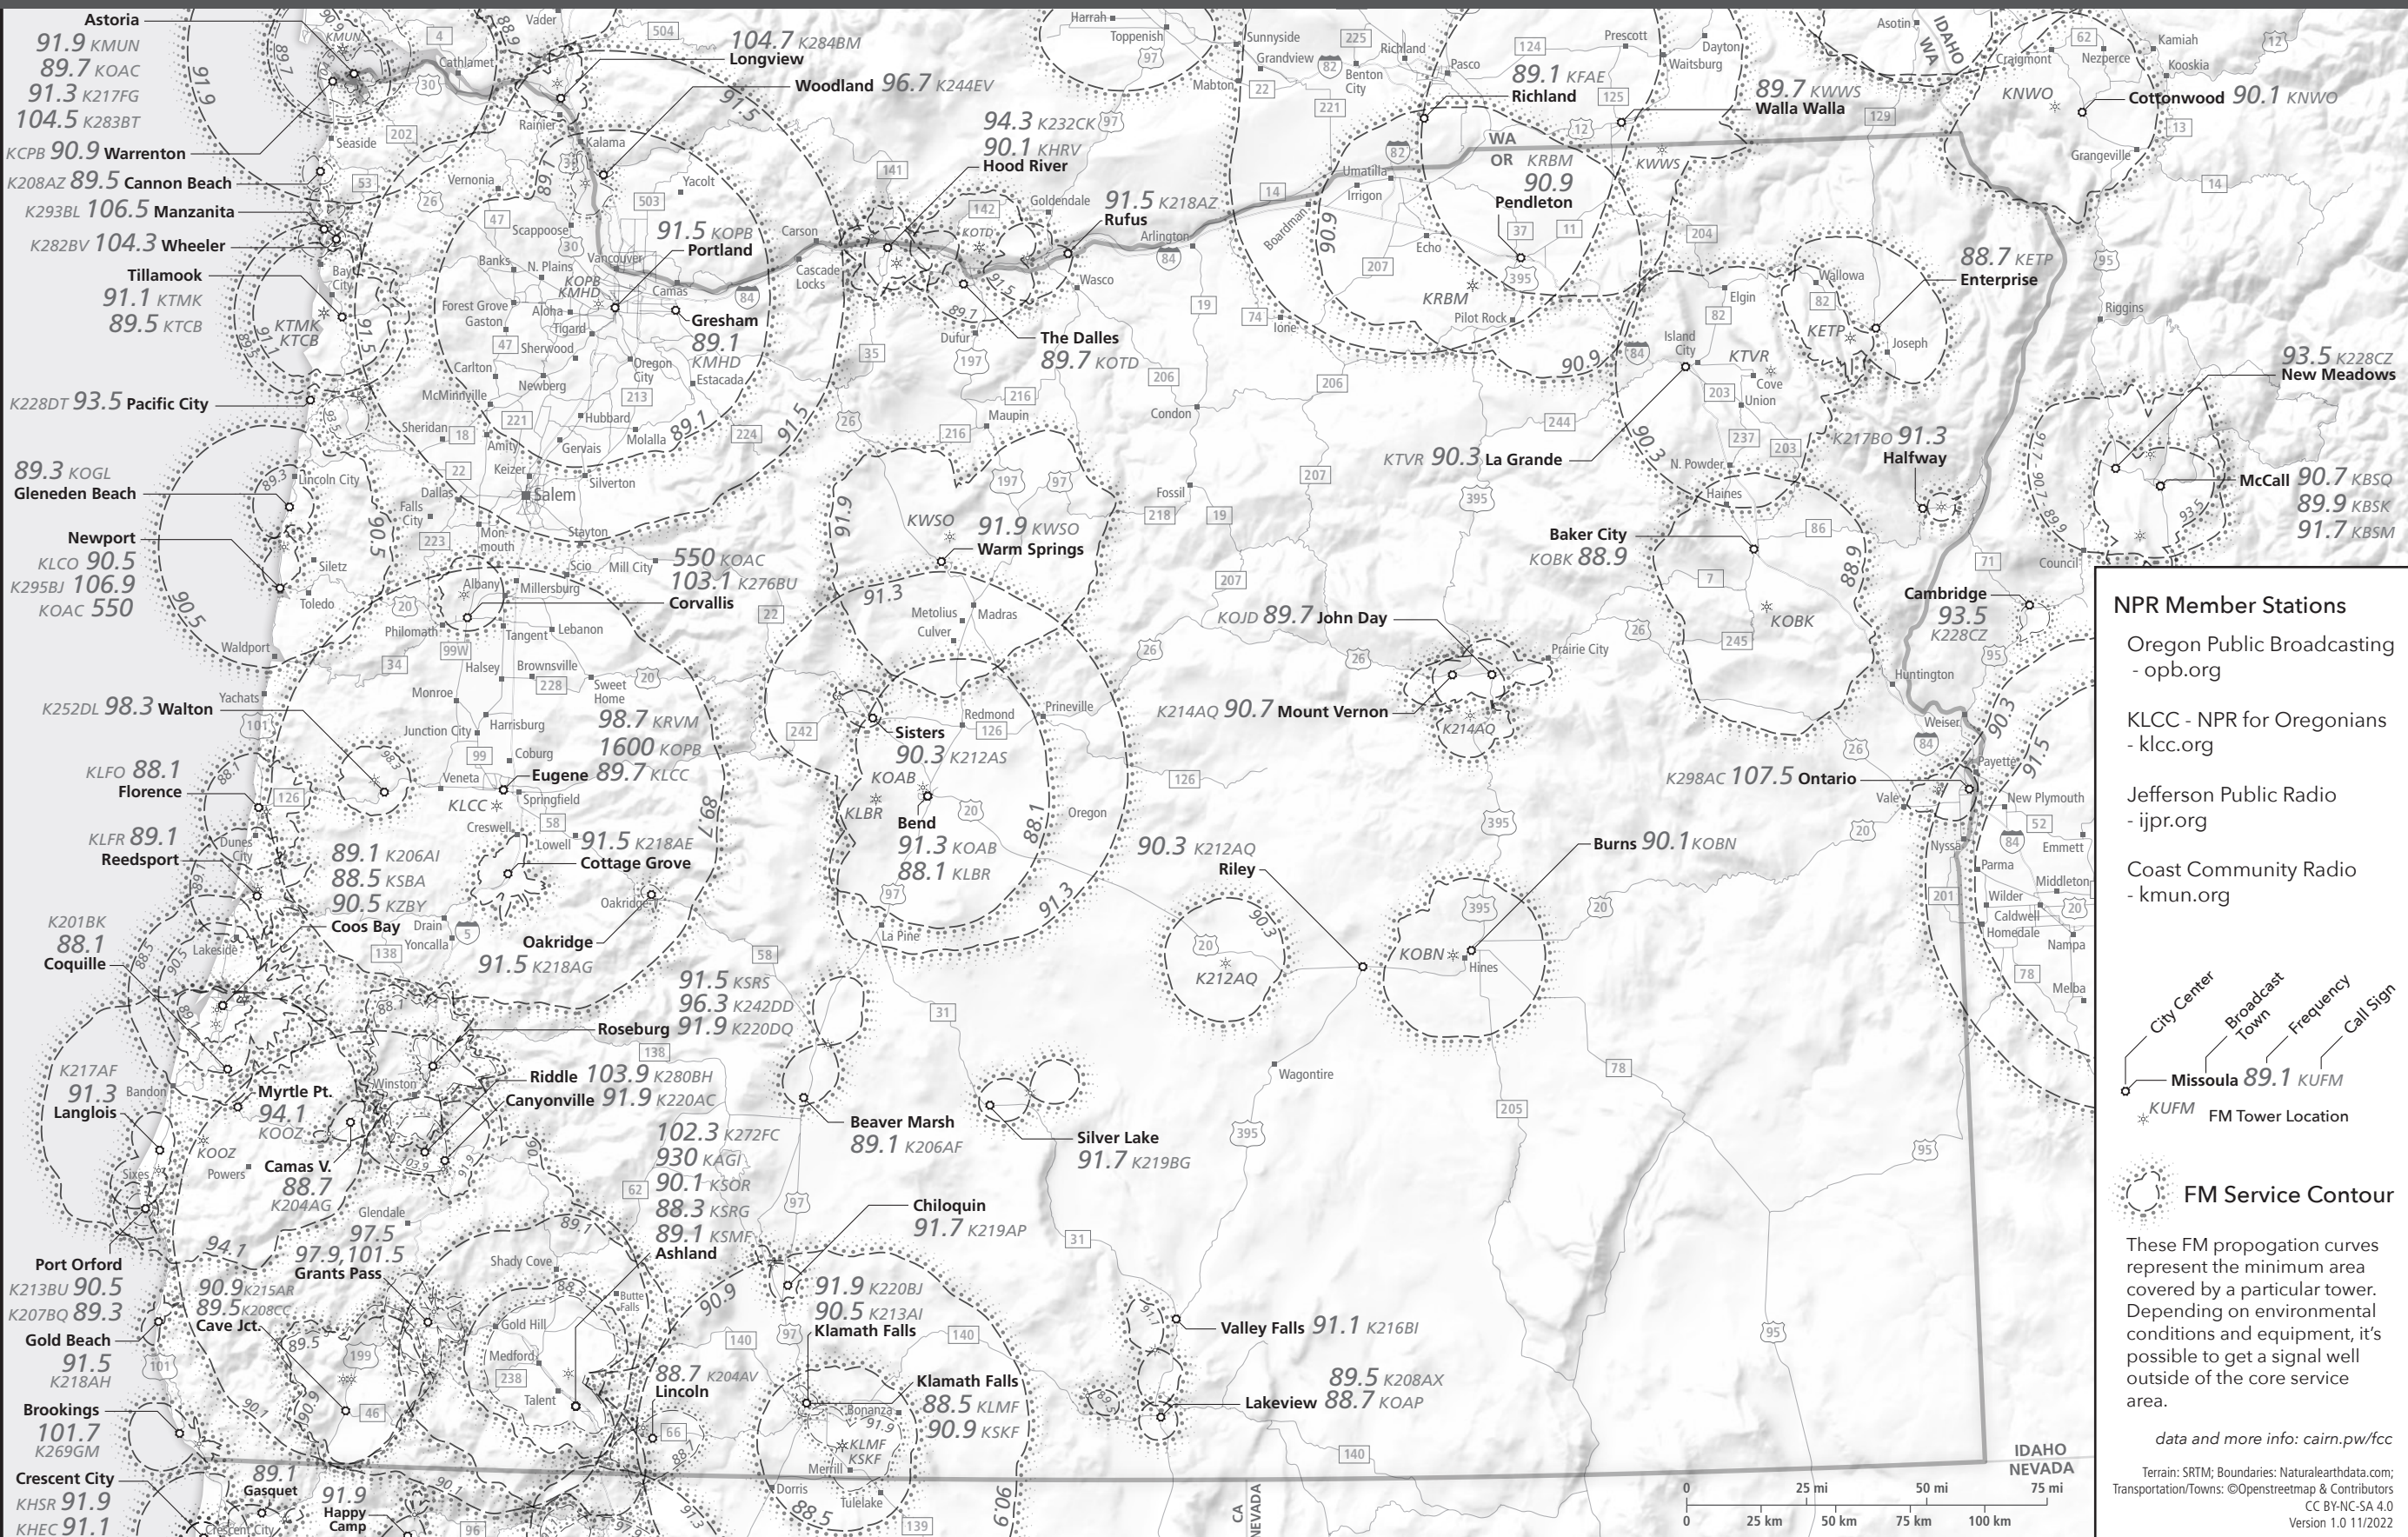

If you dig this map, PLEASE support your local npr station. Become a sustaining member. They depend on you.

### NPR Member Stations

- Oregon Public Broadcasting - opb.org
- KLCC - NPR for Oregonians - klcc.org
- Jefferson Public Radio - ijpr.org
- Coast Community Radio - kmun.org

### FM Service Contour

These FM propagation curves represent the minimum area covered by a particular tower. Depending on environmental conditions and equipment, it's possible to get a signal well outside of the core service area.