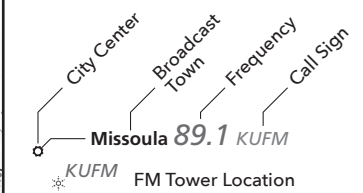

If you dig this map, PLEASE support your local npr station. Become a sustaining member. They depend on you.

### FM Service Contour

These FM propagation curves represent the minimum area covered by a particular tower. Depending on environmental conditions and equipment, it's possible to get a signal well outside of the core service area.