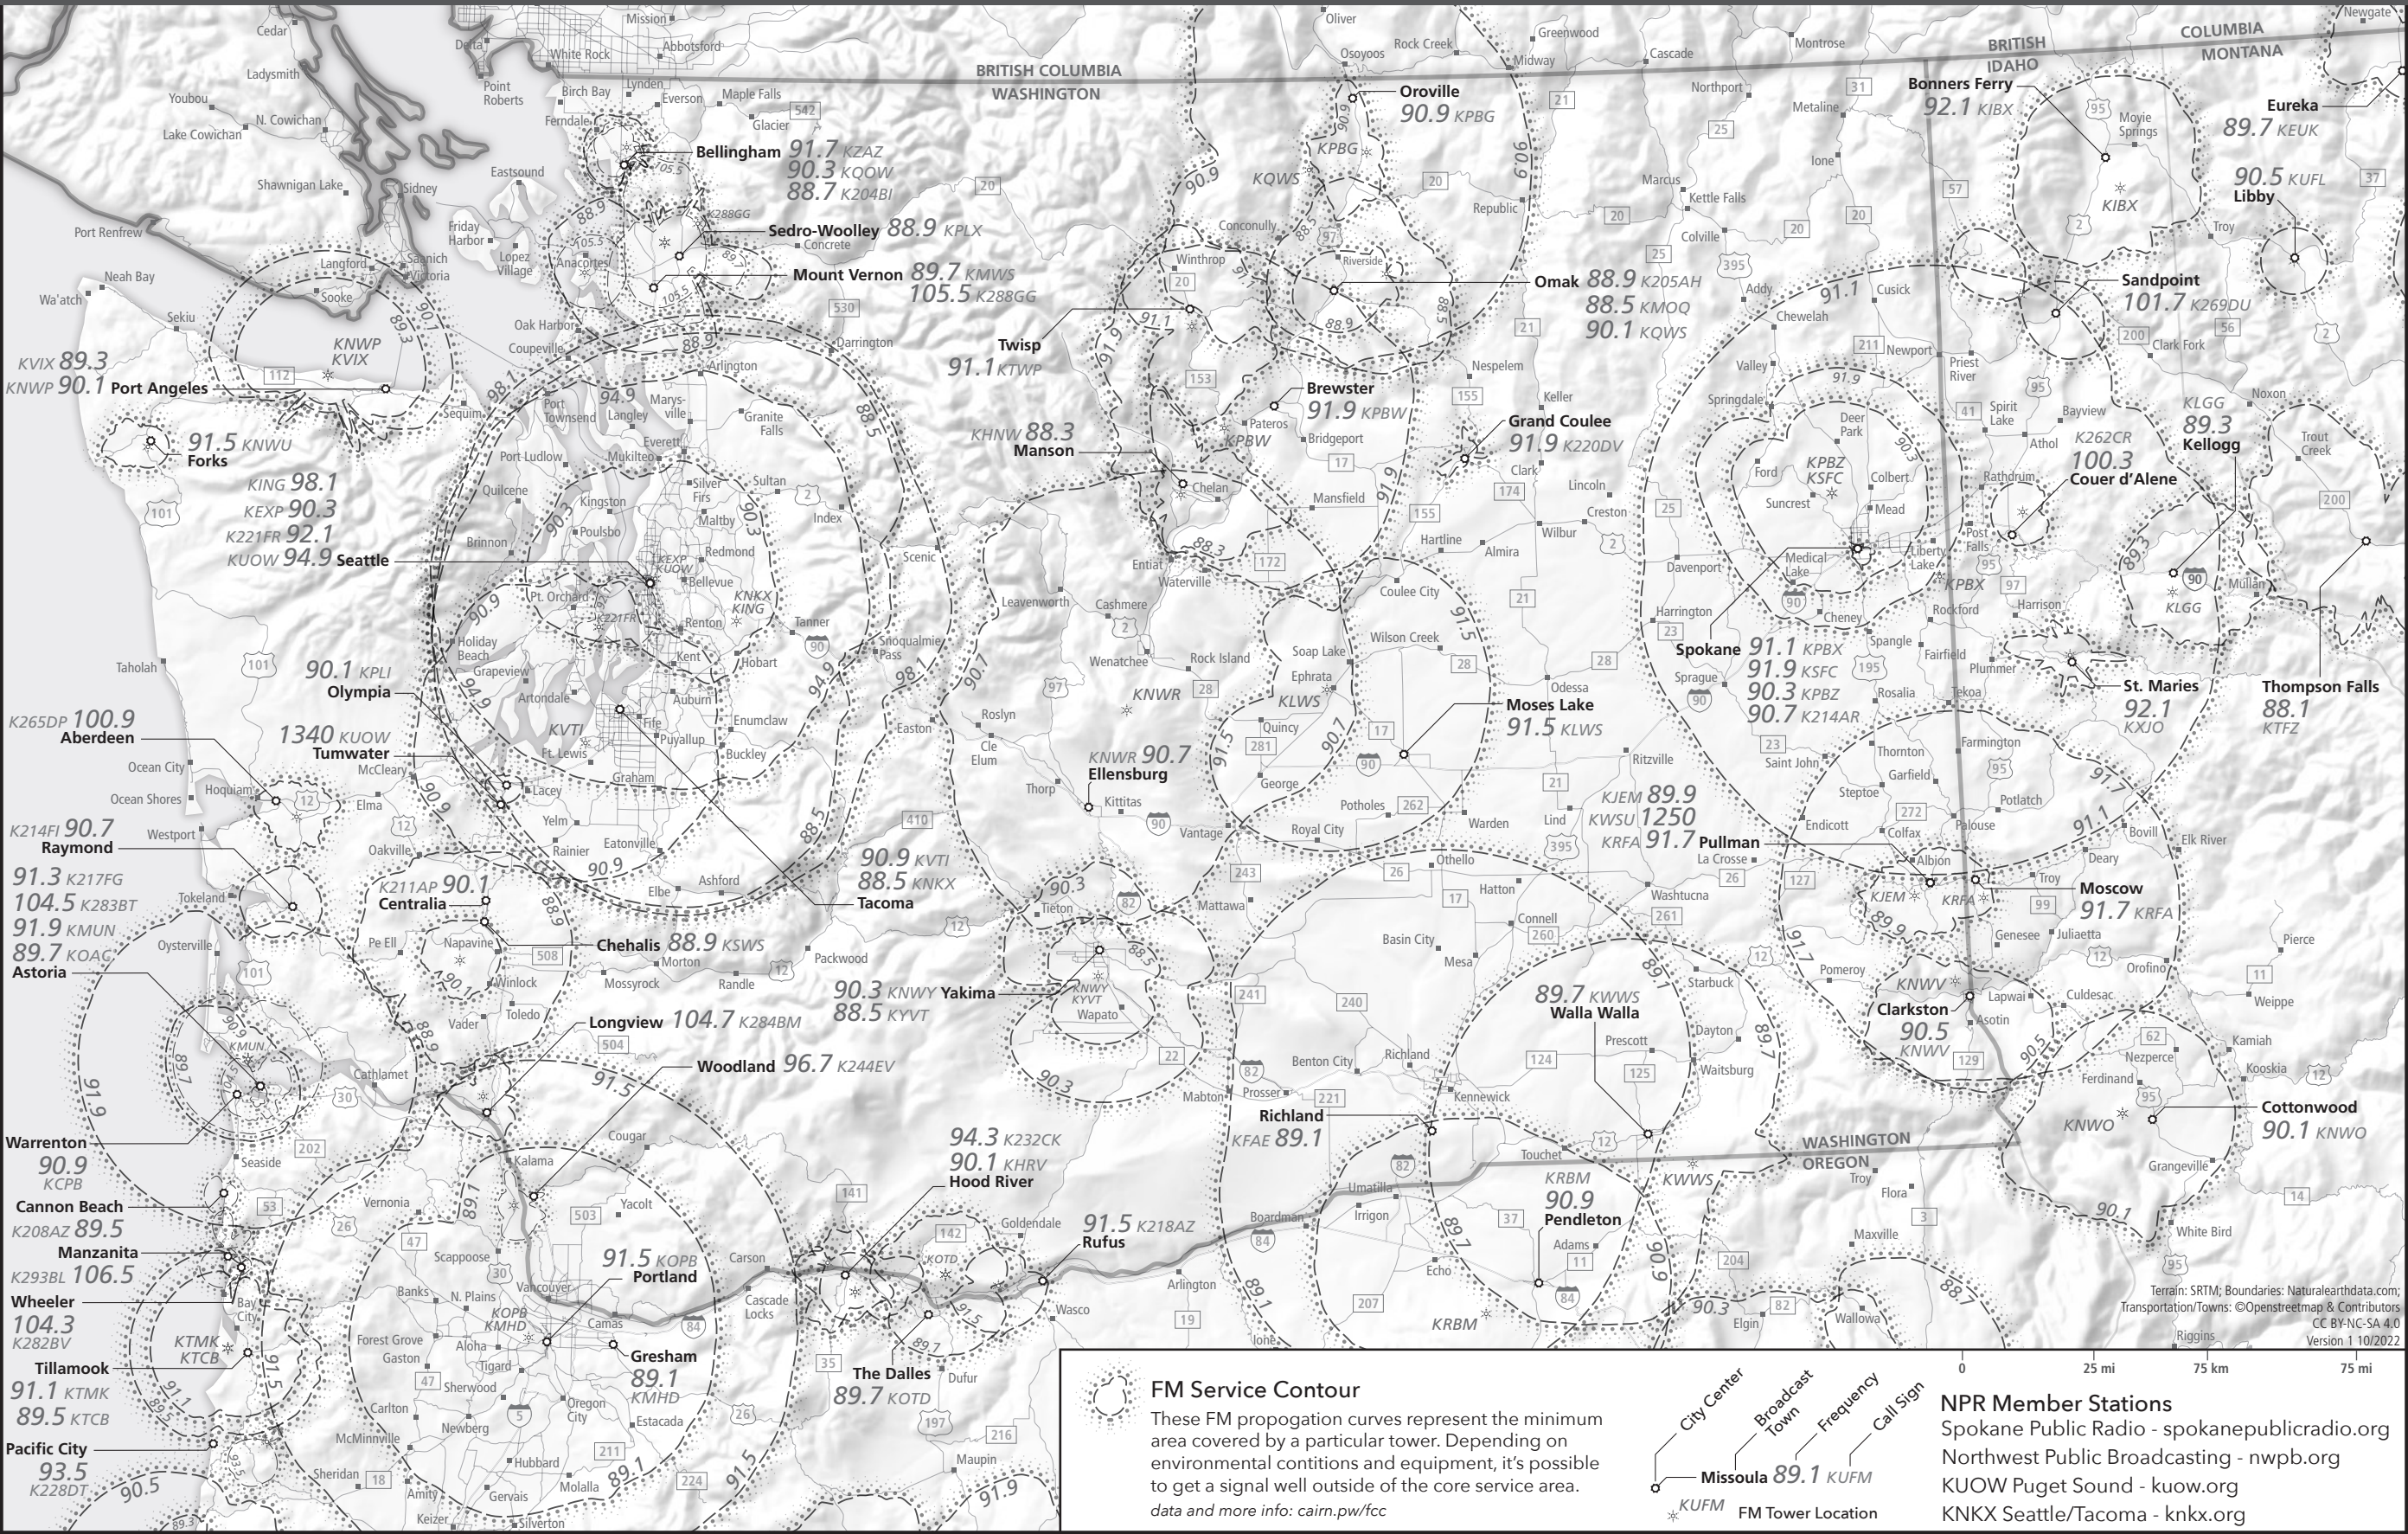

WASHINGTON

FM Service Contour
 These FM propagation curves represent the minimum area covered by a particular tower. Depending on environmental conditions and equipment, it's possible to get a signal well outside of the core service area.
data and more info: cairn.pw/fcc

NPR Member Stations
 Spokane Public Radio - spokanepublicradio.org
 Northwest Public Broadcasting - nwpb.org
 KUOW Puget Sound - kuow.org
 KNKX Seattle/Tacoma - knkx.org

Terrain: SRTM; Boundaries: Naturalearthdata.com; Transportation/Towns: ©Openstreetmap & Contributors CC BY-NC-SA 4.0 Version 1 10/2022